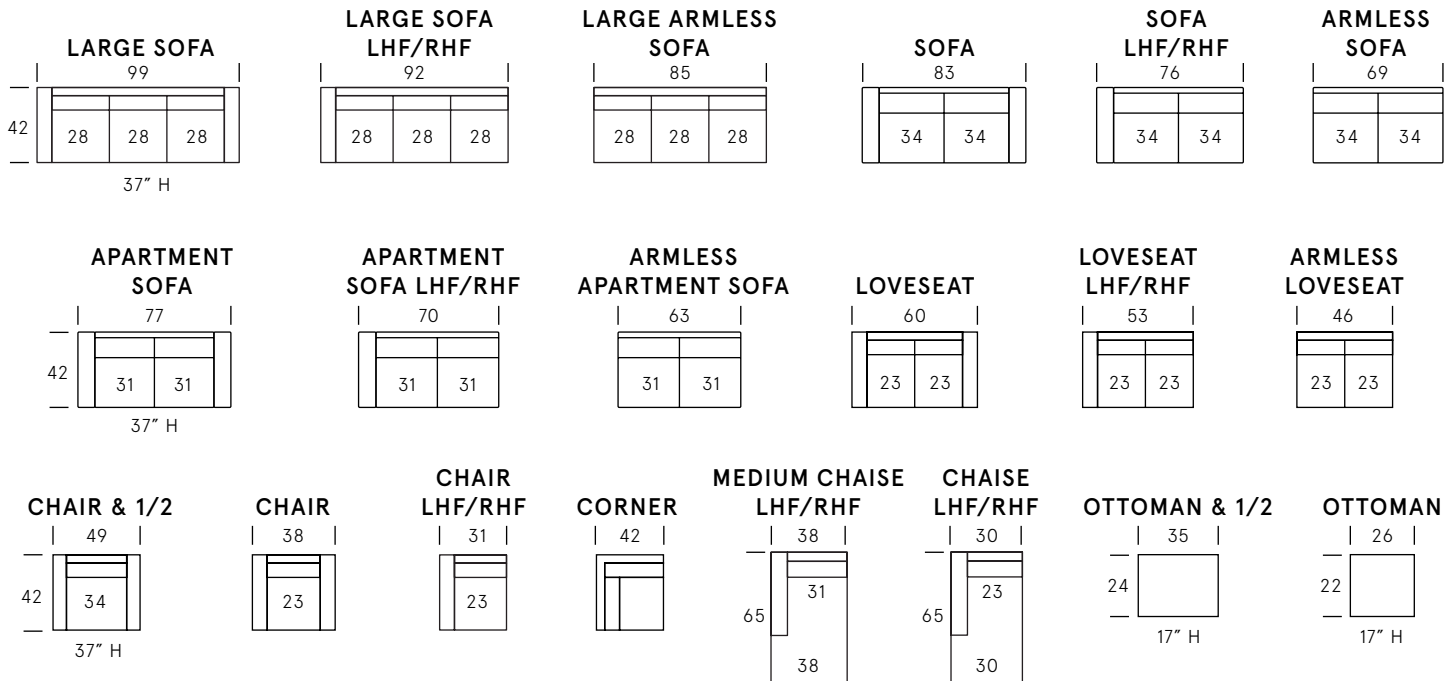

# Forio Collection

SEAT DEPTH: 24"

SEAT HEIGHT: 18"

ARM HEIGHT: 24"

## Standard Features

Kiln-dried hardwood frame. Sinuous spring system. Eco-friendly construction. 2.2 gel infused, high resiliency foam core seat cushions wrapped in soft foam. Fibre filled back cushions. Loose seats and loose backs. Available in fabric or leather. Bench-made in Canada.

As an inherent quality of a hand-crafted product, all dimensions are approximate.