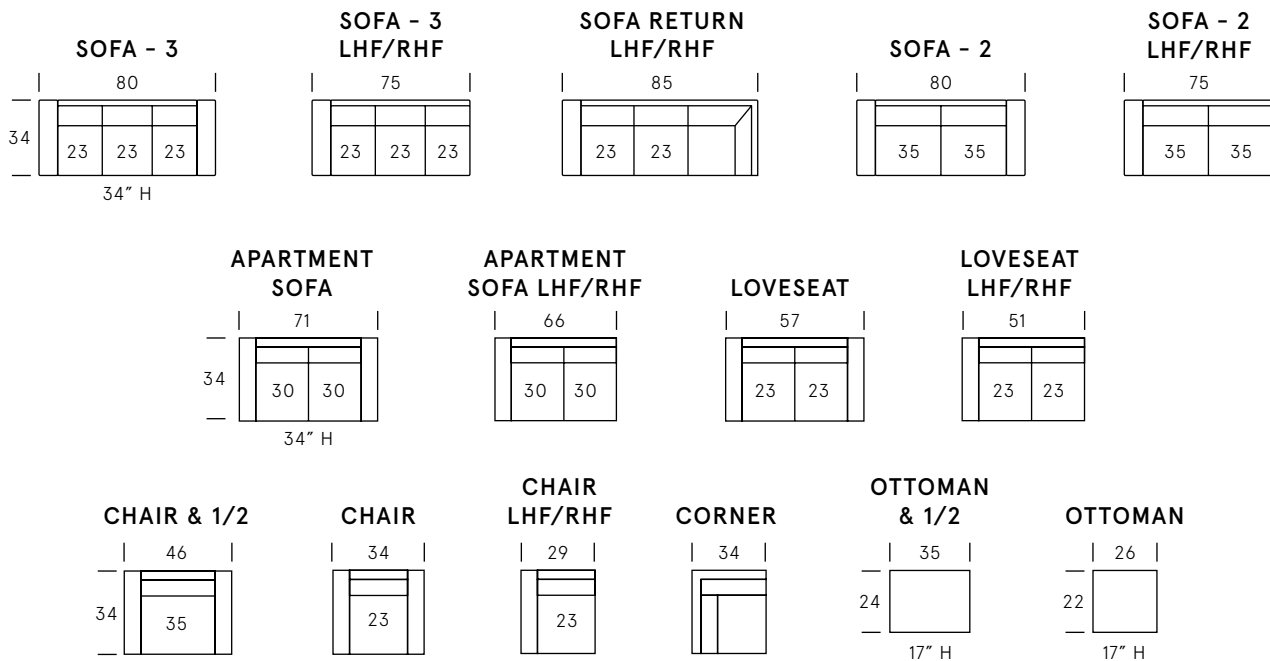

Space Collection

SEAT DEPTH: 21"

SEAT HEIGHT: 18"

ARM HEIGHT: 24"

Standard Features

Kiln-dried hardwood frame. Sinuous spring system. Eco-friendly construction. 2.2 gel infused, high resiliency foam core seat cushions wrapped in soft foam. Fibre filled back cushions. Available in fabric or leather. Bench-made in Canada.

Metal Finishes

Black

Chrome

Gold

As an inherent quality of a hand-crafted product, all dimensions are approximate.