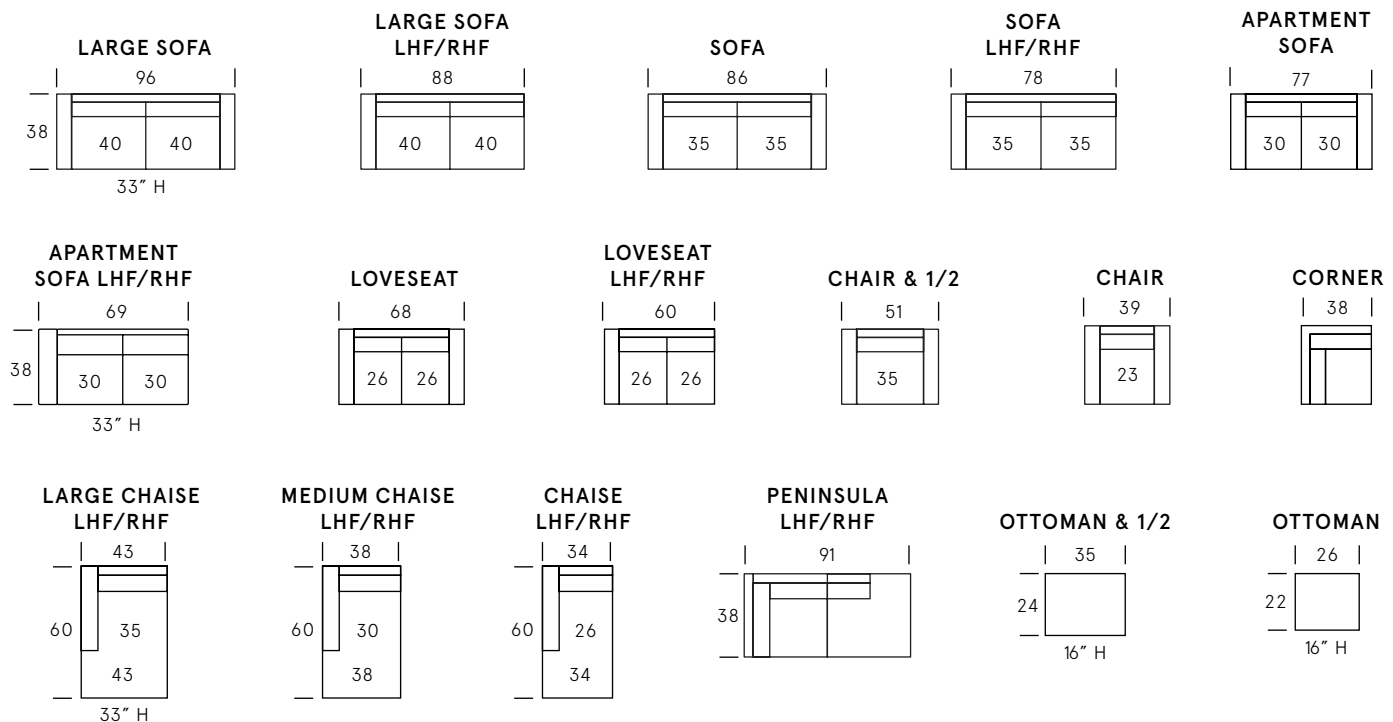

# Portofino Collection

SEAT DEPTH: 23"

SEAT HEIGHT: 18"

ARM HEIGHT: 23"

## Standard Features

Kiln-dried hardwood frame. Sinuous spring system. Eco-friendly construction. 2.2 gel infused, high resiliency foam core seat cushions wrapped in soft foam. Fibre filled back cushions. Loose seats and loose backs. Available in fabric or leather. Bench-made in Canada.

As an inherent quality of a hand-crafted product, all dimensions are approximate.