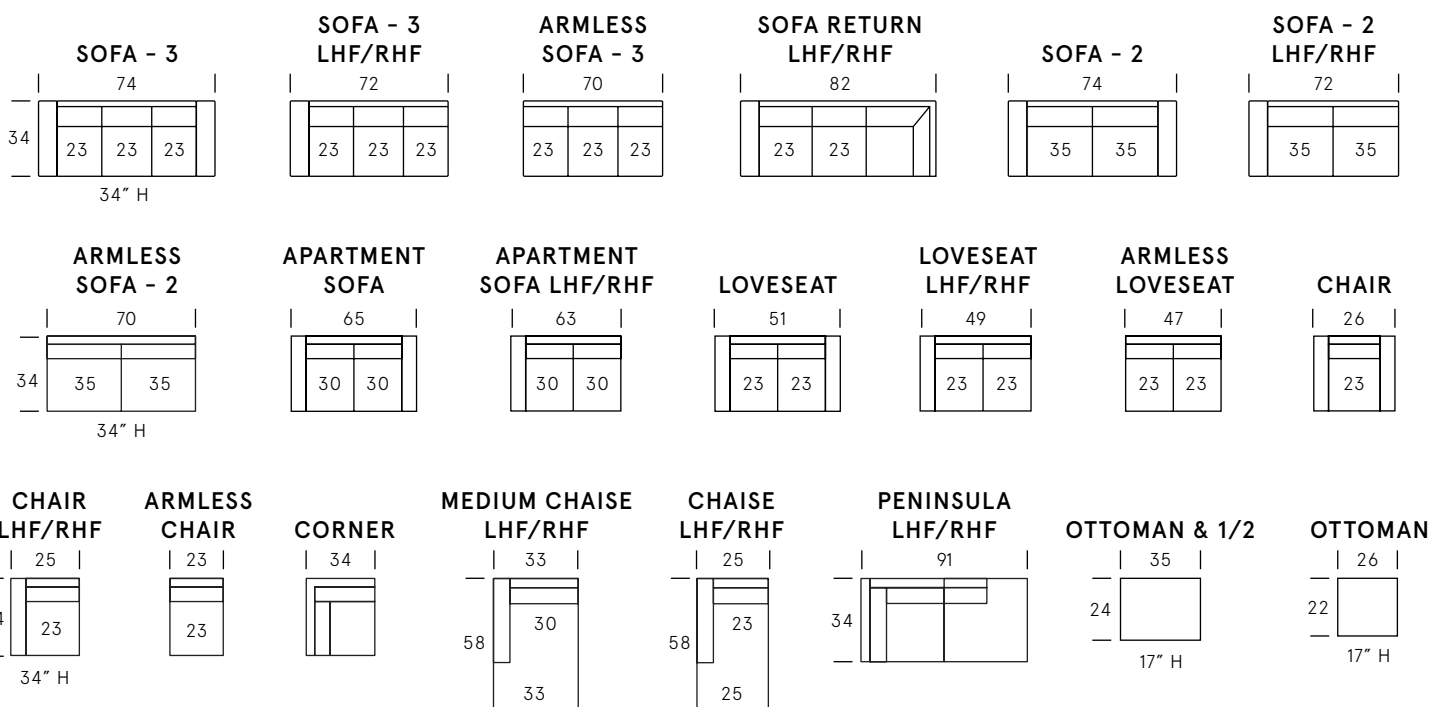

# Hendrix Collection

SEAT DEPTH: 21"

SEAT HEIGHT: 17"

ARM HEIGHT: 25"

## Standard Features

Kiln-dried hardwood frame. Sinuous spring system. Eco-friendly construction. Soy-based, fibre wrapped, 2.2 gel infused foam seat cushions. Fibre filled back cushions. Loose seats and loose backs. Decorative stitch detail on arms. Available in fabric or leather. Bench-made in Canada.

As an inherent quality of a hand-crafted product, all dimensions are approximate.