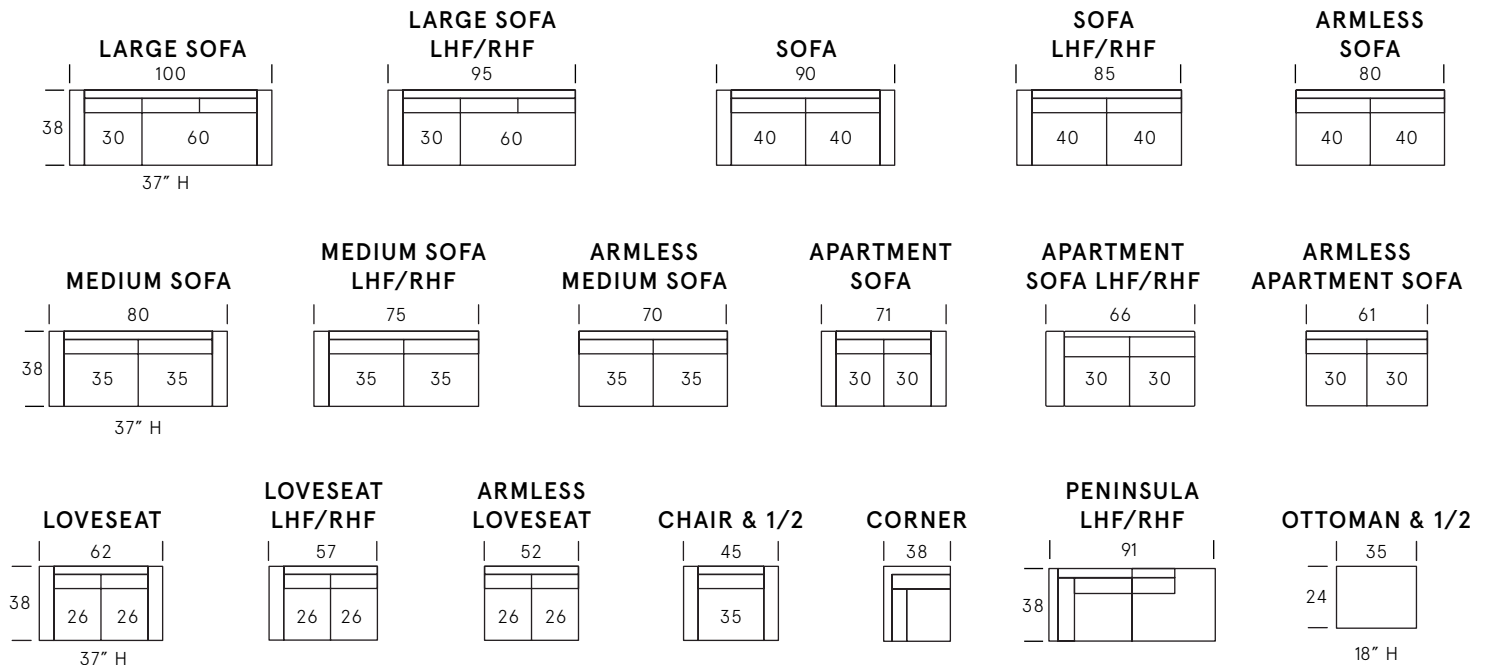

Grace Collection

SEAT DEPTH: 23"

SEAT HEIGHT: 19"

ARM HEIGHT: 28"

Standard Features

Kiln-dried hardwood frame. Sinuous spring system. Eco-friendly construction. Synthetic down-fill wrapped seat cushions. Feather blend back cushions. Loose seats and loose backs. Toss pillows and bolsters included. Available in fabric only. Bench-made in Canada.

Metal & Wood Finishes

Black

As an inherent quality of a hand-crafted product, all dimensions are approximate.