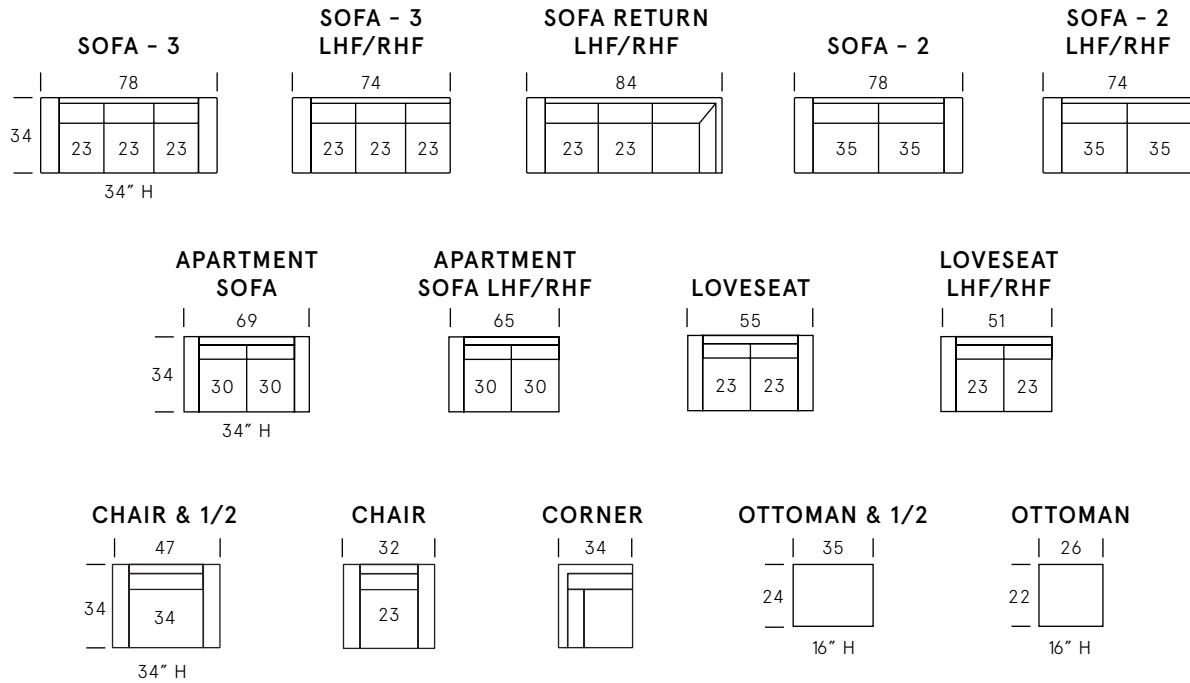

Eboli Collection

SEAT DEPTH: 21"

SEAT HEIGHT: 17"

ARM HEIGHT: 23"

Standard Features

Kiln-dried hardwood frame. Sinuous spring system. Eco-friendly construction. Soy-based, fibre wrapped, 2.2 gel infused foam seat cushions. Fibre filled back cushions. Loose seats and loose backs. Available in fabric or leather. Bench-made in Canada.

Metal Finishes

Black

Chrome

As an inherent quality of a hand-crafted product, all dimensions are approximate.