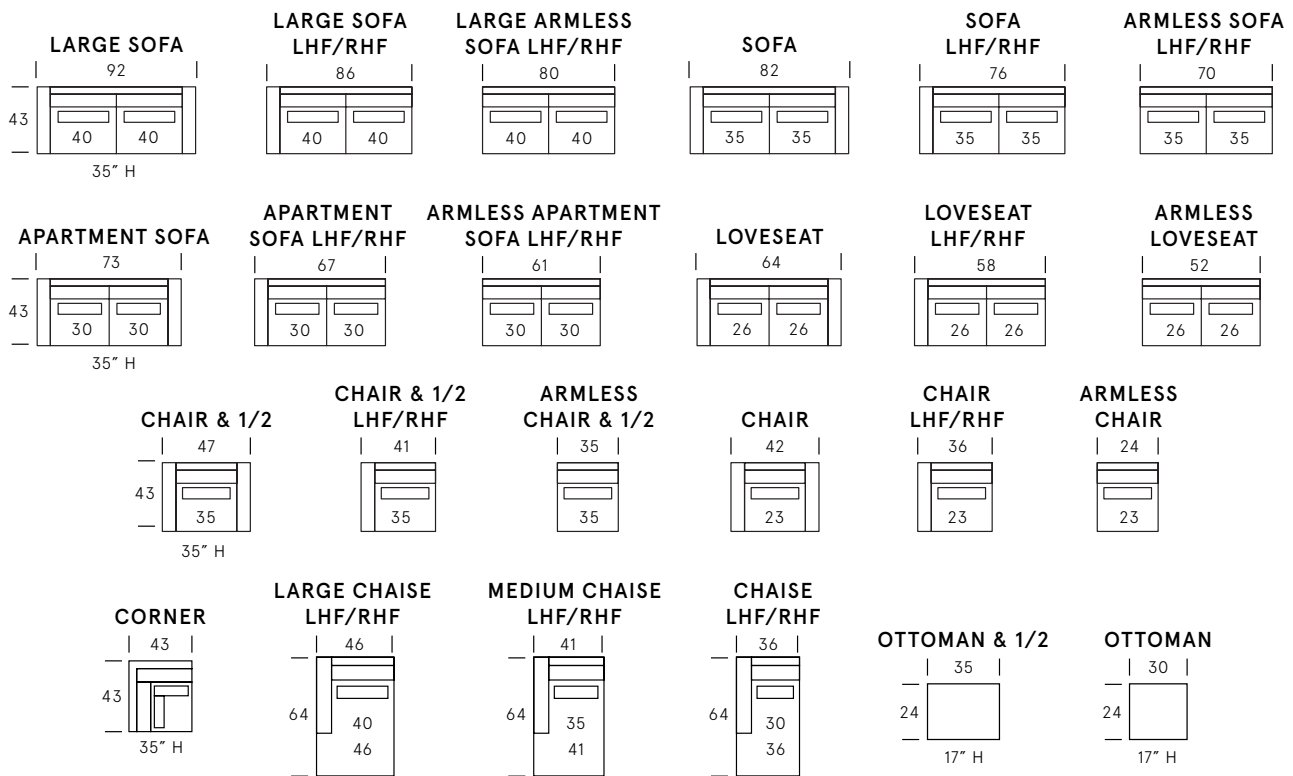

Dream Collection

SEAT DEPTH: 22"

SEAT HEIGHT: 18"

ARM HEIGHT: 25"

Standard Features

Kiln-dried hardwood frame. Sinuous spring system. Eco-friendly construction. Synthetic down-fill wrapped seat cushions. Synthetic down-fill back cushions. Loose seats and loose backs. Available in fabric only. Bench-made in Canada.

As an inherent quality of a hand-crafted product, all dimensions are approximate.

Wood Finishes

Natural

Dark Walnut

Espresso

Black