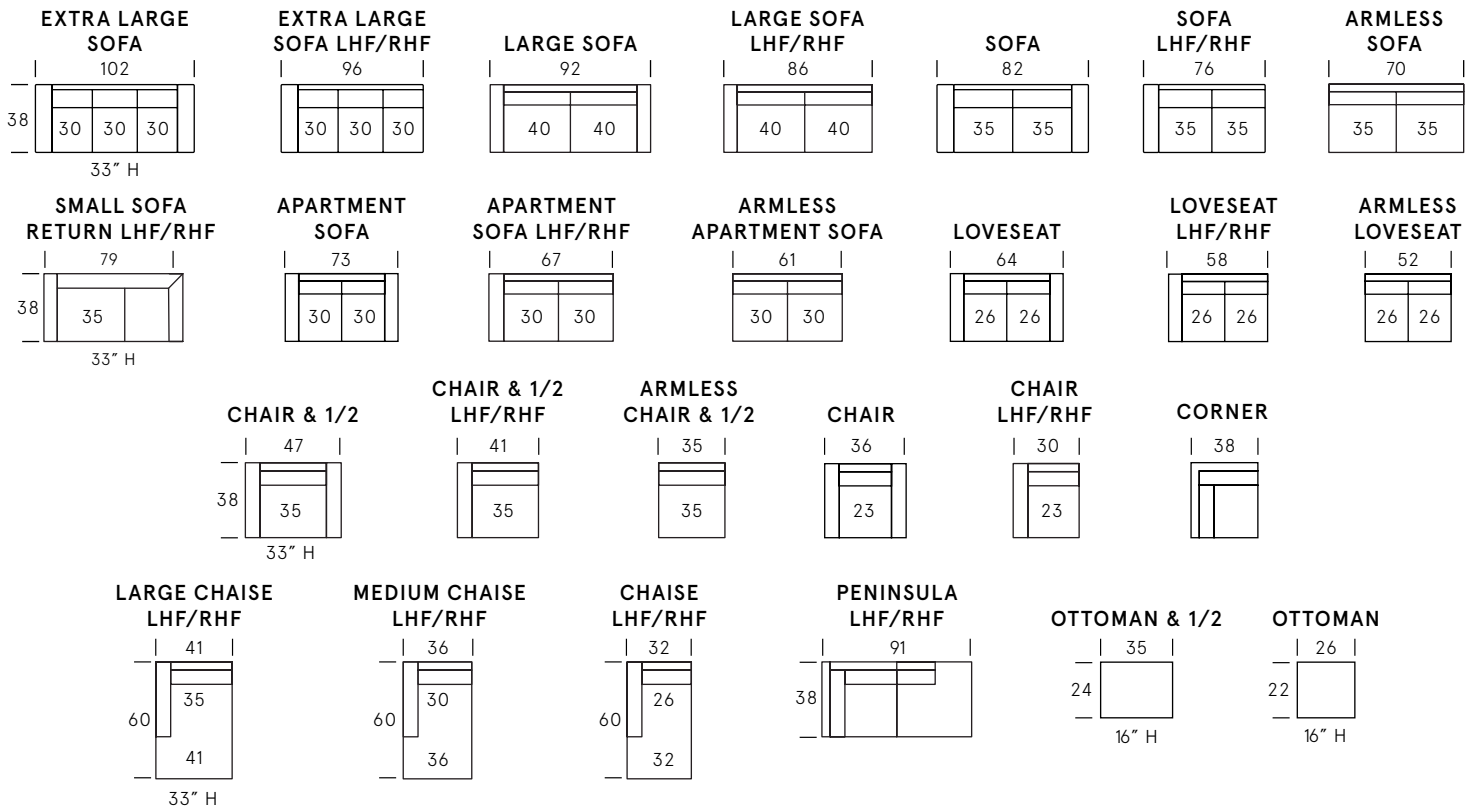

Carrera Collection

SEAT DEPTH: 23"

SEAT HEIGHT: 18"

ARM HEIGHT: 23"

Standard Features

Kiln-dried hardwood frame. Sinuous spring system. Eco-friendly construction. 2.2 gel infused, high resiliency foam core seat cushions wrapped in soft foam. Fibre filled back cushions. Loose seats and loose backs. Available in fabric or leather. Bench-made in Canada.

As an inherent quality of a hand-crafted product, all dimensions are approximate.

Wood Finishes

Natural

Dark Walnut

Espresso

Black