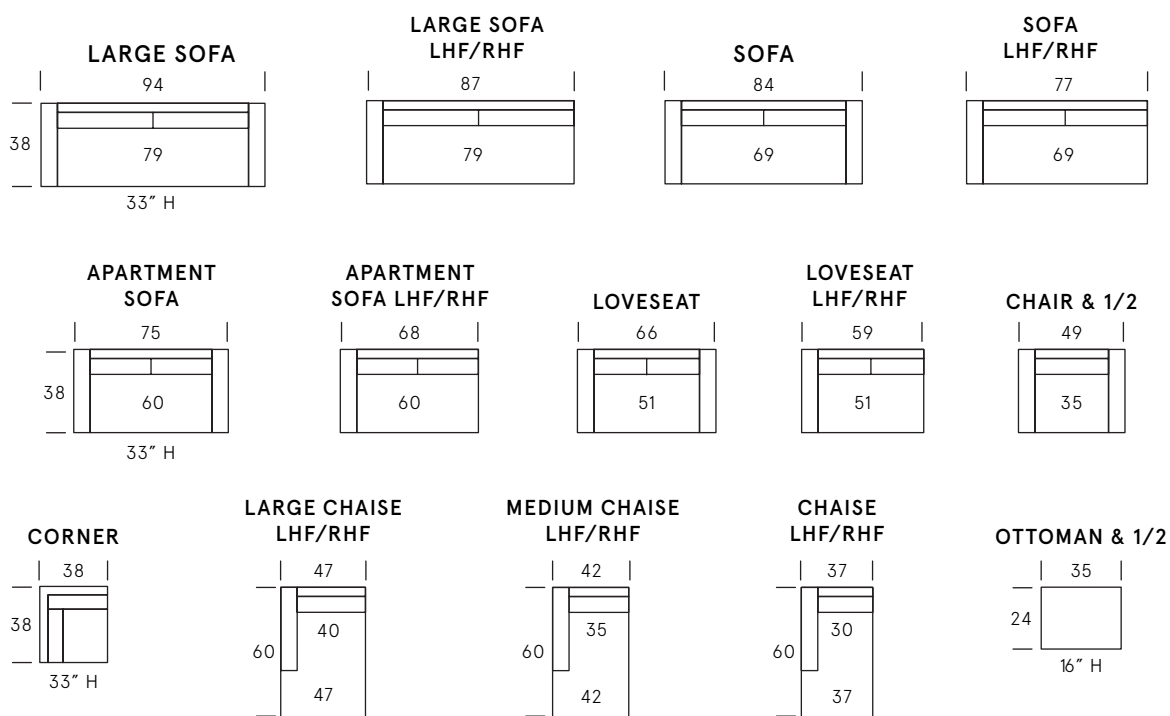

# Brando Collection

SEAT DEPTH: 23"

SEAT HEIGHT: 18"

ARM HEIGHT: 27"

## Standard Features

Kiln-dried hardwood frame. Sinuous spring system. Eco-friendly construction. Soy based, feather-blend wrapped, 2.2 gel infused foam seat cushion. Fibre filled back cushions. Loose seats and loose backs. Upholstered base. Toss pillows included. Available in fabric only. Bench-made in Canada.

As an inherent quality of a hand-crafted product, all dimensions are approximate.