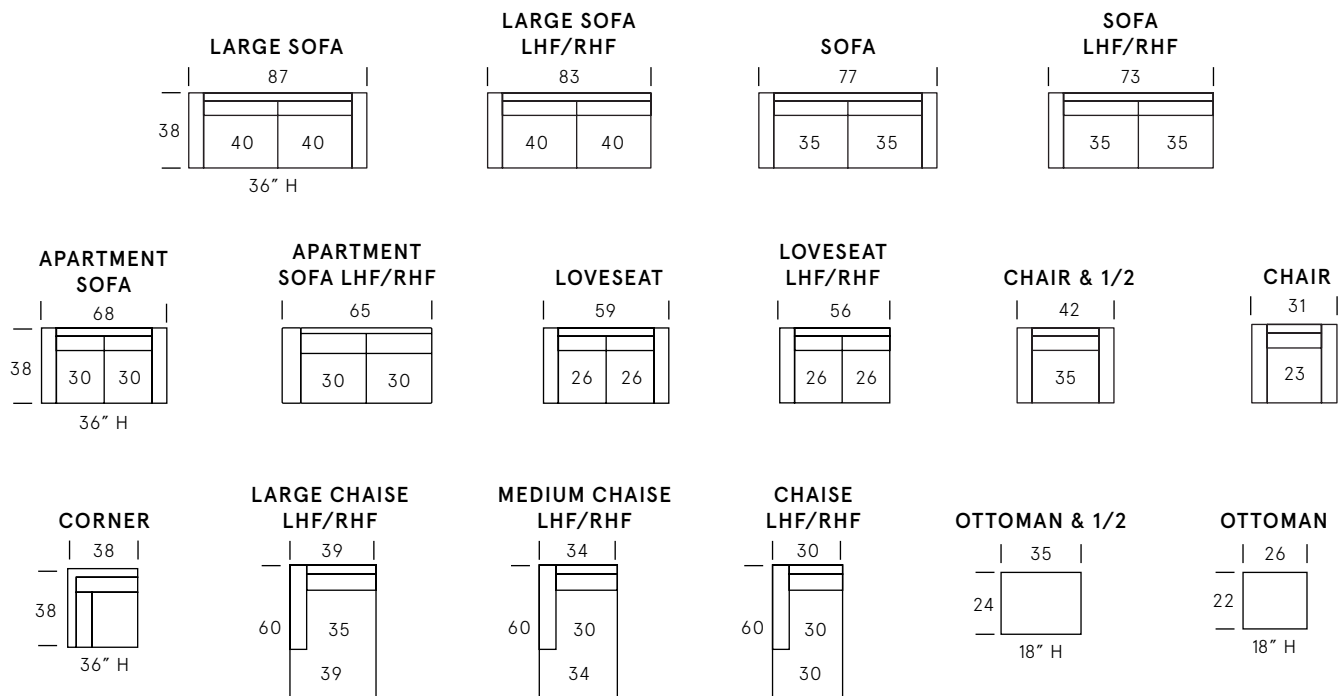

Bradford Collection

SEAT DEPTH: 23"

SEAT HEIGHT: 19"

ARM HEIGHT: 28"

Standard Features

Kiln-dried hardwood frame. Sinuous spring system. Eco-friendly construction. 2.2 gel infused, high resiliency foam core seat cushions wrapped in soft foam. Fibre filled back cushions. Loose seats and loose backs. Available in fabric or leather. Bench-made in Canada.

As an inherent quality of a hand-crafted product, all dimensions are approximate.

Wood Finishes

Natural

Dark Walnut

Espresso

Black