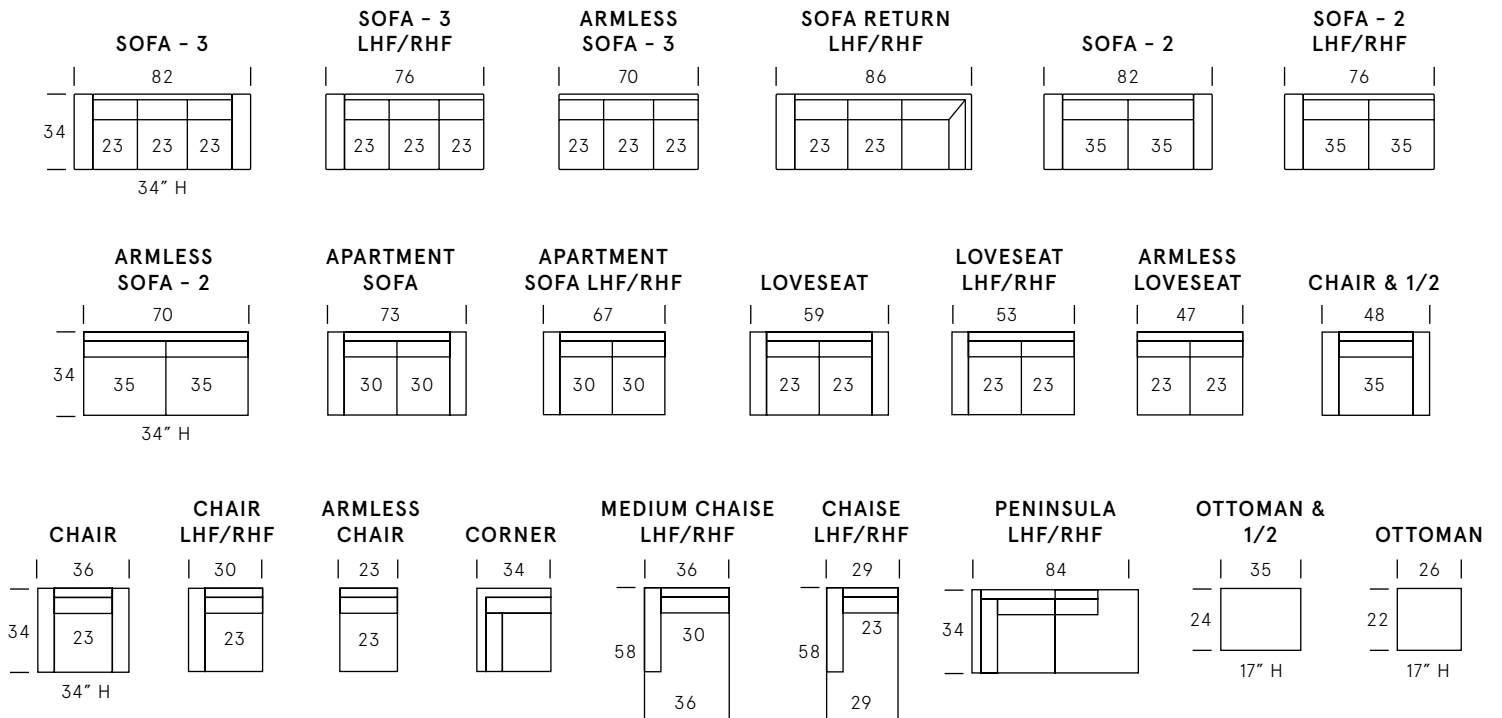

# Ancona Collection

SEAT DEPTH: 21"

SEAT HEIGHT: 18"

ARM HEIGHT: 24"

## Standard Features

Kiln-dried hardwood frame. Sinuous spring system. Eco-friendly construction. Soy-based, fibre wrapped, 2.2 gel infused foam seat cushions. Fibre filled back cushions. Loose seats and loose backs. Available in fabric or leather. Bench-made in Canada.

## Metal Finishes

Black

Chrome

Gold

As an inherent quality of a hand-crafted product, all dimensions are approximate.