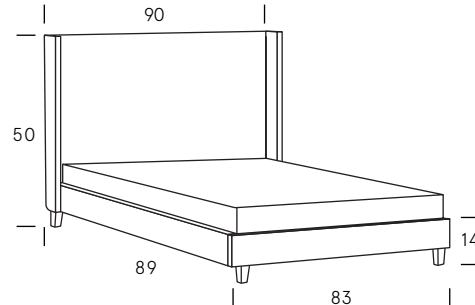

Milano Bed Collection

Standard Features

Complete bed with headboard and rails. Available in Queen or King size. 6" metal leg.
Platform base. Available in fabric or leather. Bench-made in Canada.

QUEEN

KING

Metal Finishes

Chrome

Gold

Black

Standard Platform

Slats sit 2" from top of the bed rail to top of platform

As an inherent quality of a hand-crafted product, all dimensions are approximate.