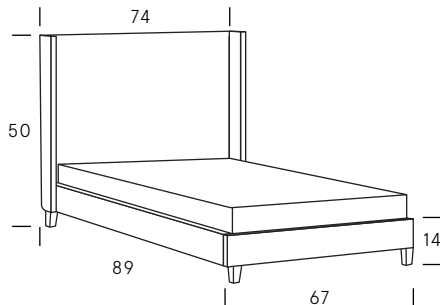

Milano Bed Collection

Standard Features

Complete bed with headboard and rails. Available in Queen or King size. 6" metal leg.
Platform base. Available in fabric or leather. Bench-made in Canada.

QUEEN

KING

Metal Finishes

Chrome

Gold

Black

Standard Platform

Slats sit 2" from top of the bed rail to top of platform

As an inherent quality of a hand-crafted product, all dimensions are approximate.