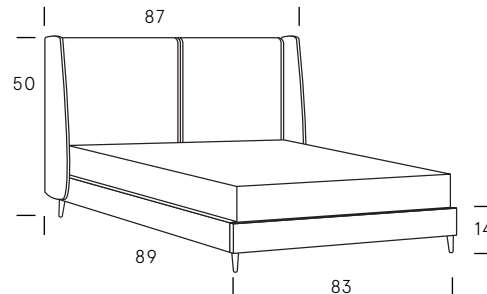

Dallas Bed Collection

Standard Features

Complete bed with headboard and rails. Available in queen or king size. Available in fabric only. 6" wood leg. Platform base. Bench-made in Canada.

QUEEN

KING

Wood Finishes

Natural

Dark Walnut

Espresso

Black

Standard Platform

Slats sit 2" from top of the bed rail to top of platform

As an inherent quality of a hand-crafted product, all dimensions are approximate.