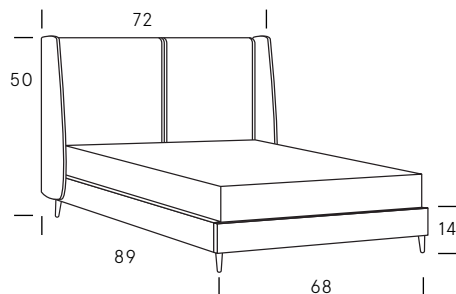

Dallas Bed Collection

Standard Features

Complete bed with headboard and rails. Available in queen or king size. Available in fabric only. 6" wood leg. Platform base. Bench-made in Canada.

QUEEN

KING

Wood Finishes

Natural

Dark Walnut

Espresso

Black

Standard Platform

Slats sit 2" from top of the bed rail to top of platform

As an inherent quality of a hand-crafted product, all dimensions are approximate.