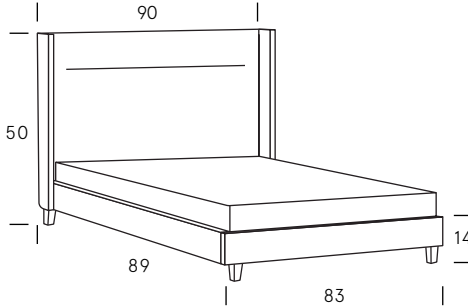

## Standard Features

Complete bed with headboard and rails. Available in Queen or King size. 6" wood leg.  
Platform base. Available in fabric or leather. Bench-made in Canada.

### Standard Platform

Slats sit 2" from top of the bed rail to top of platform

As an inherent quality of a hand-crafted product, all dimensions are approximate.