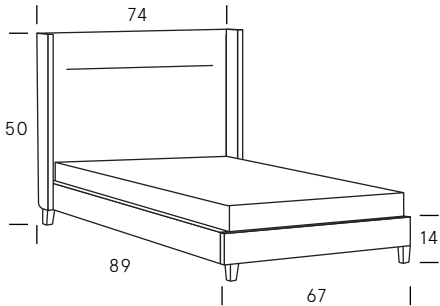

Chelsea Bed Collection

Standard Features

Complete bed with headboard and rails. Available in Queen or King size. 6" wood leg.
Platform base. Available in fabric or leather. Bench-made in Canada.

QUEEN

KING

Standard Platform

Slats sit 2" from top of the bed rail to top of platform

As an inherent quality of a hand-crafted product, all dimensions are approximate.

Wood Finishes

Natural   Dark Walnut   Espresso   Black